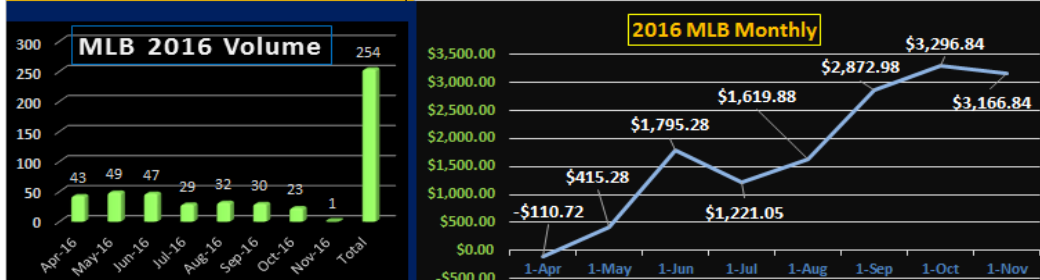

2016 MAJOR LEAGUE BASEBALL- THE WACKY REPORT

2016 MLB- MAJOR LEAGUE SEASON PROFITS									
Month	W	L	P	Win%	Risk Amt	To Win	Profit	Volume	Up
April 2016	21	21	1	50.00%	\$4,755.01	\$4,300.00	(\$110.72)	43	0
May 2016	28	20	1	58.33%	\$5,682.07	\$4,900.00	\$526.00	49	8
June 2016	31	15	1	67.39%	\$5,605.50	\$4,700.00	\$1,380.00	47	16
July 2016	13	16		44.83%	\$3,190.24	\$2,900.00	(\$574.24)	29	-3
August 2016	19	13		59.38%	\$3,763.50	\$3,200.00	\$398.84	32	6
September 2016	22	8		73.33%	\$3,548.63	\$3,000.00	\$1,253.09	30	14
October 2016	14	9		60.87%	\$2,612.62	\$2,300.00	\$423.86	23	5
November 2016	0	1		0.00%	\$130.00	\$100.00	(\$130.00)	1	-1
All Months	148	103	3	58.96%	\$29,287.57	\$25,400.00	\$3,166.84	254	45

Wacky Tom Czarnecki takes pride in **“Reversing the Juice”** when betting baseball. Using high Favorites “to lay amt” at the most \$125. The chart above shows the norm, those that bet **to win \$100 on favorites**. A -156 favorite would cost \$156 to win \$100. For the 2nd Straight Year this Has shown more profit than the Norm Betting of those betting MLB.

Wacky Sports Investing Services Overall Record MLB 2016: **148-102-3 59.20%**

Normal Betting to Win \$100 on Favorites Profited: **\$3,176.84**

Wacky’s Strategy Profited \$3,753.04

- +\$576** more profit, **5+** more wins, **-108 avg Juice**, Win% increases **3%+** at over **61.5%**